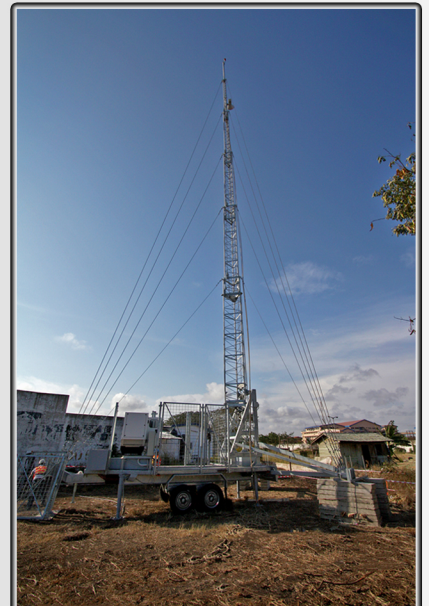

HOUSING OPTIONS

OUTDOOR

OUTDOOR - FENCED

INDOOR

PROJECTS

Installation facts

- easy levelling via propstands
- civil work free
- tower up in 1h