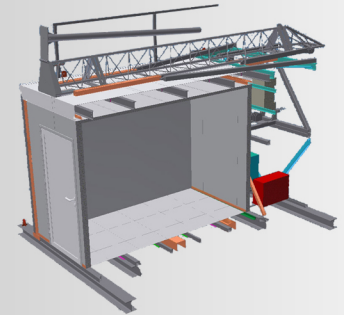

HOUSING OPTIONS

INDOOR - SINGLE COMPARTMENT

INDOOR - TWO COMPARTMENTS

OUTDOOR COMPARTMENT - AC UNITS/ACCESSORIES

PROJECTS

Installation facts

- easy relocation
- fast erection
- total duration 2h