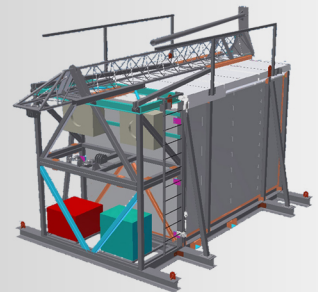

HOUSING OPTIONS

INDOOR - SINGLE COMPARTMENT

INDOOR - TWO COMPARTMENTS

OUTDOOR COMPARTMENT - AC UNITS/ACCESSORIES

PROJECTS

Installation facts

- easy relocation
- fast erection
- total duration 2h