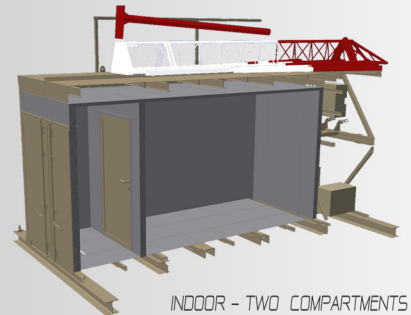

HOUSING OPTIONS

INDOOR - SINGLE COMPARTMENT

INDOOR - TWO COMPARTMENTS

OUTDOOR COMPARTMENT - AC UNITS/ACCESSORIES

PROJECTS

Installation facts

- easy relocation
- fast erection
- total duration 2h