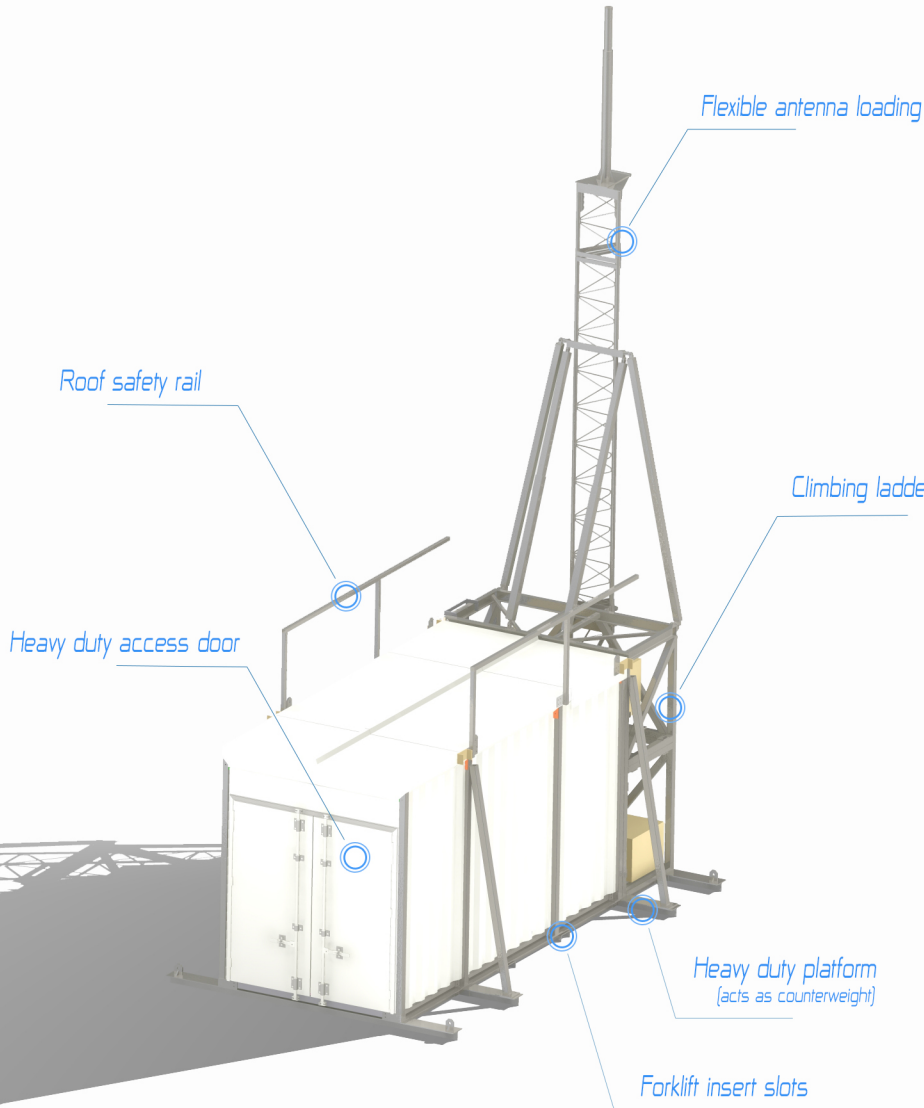

HOUSING OPTIONS

INDOOR - SINGLE COMPARTMENT

INDOOR - TWO COMPARTMENTS

OUTDOOR COMPARTMENT - AC UNITS/ACCESSORIES

PROJECTS

Installation facts

- easy relocation
- fast erection
- total duration 2h