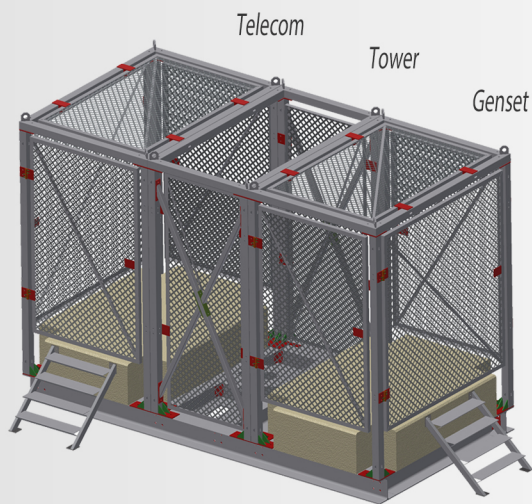

RD S6/S8

Indoor Single Compartment

Indoor Double Compartment

Modular Guided Tower

Outdoor Double Compartment

Telescopic Tower

Telecom

Tower

Genset

Outdoor 3x Modular

PROJECTS

Installation facts

- easy relocation
- small footprint
- total duration 4h