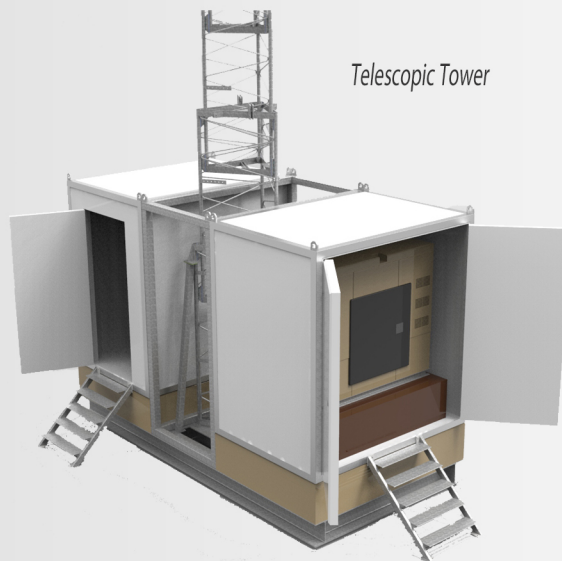

RD S6/S8

Indoor Single Compartment

Indoor Double Compartment

Modular Guided Tower

Outdoor Double Compartment

Telescopic Tower

Telecom

Tower

Genset

Outdoor 3x Modular

PROJECTS

Installation facts

- easy relocation
- small footprint
- total duration 4h