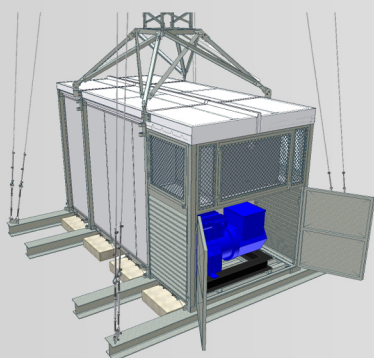

RD S6/S8

Indoor Single Compartment

Indoor Double Compartment

Modular Guided Tower

Outdoor Double Compartment

Telescopic Tower

Telecom

Tower

Genset

Outdoor 3x Modular

PROJECTS

Installation facts

- easy relocation
- small footprint
- total duration 4h