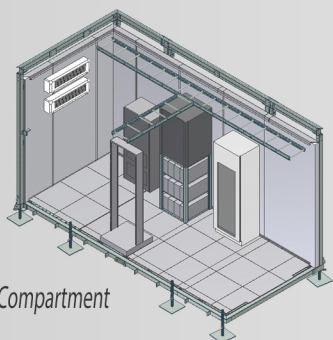

RD S6/S8

Indoor Single Compartment

Indoor Double Compartment

Modular Guided Tower

Outdoor Double Compartment

Telescopic Tower

Telecom

Tower

Genset

Outdoor 3x Modular

PROJECTS

Installation facts

- easy relocation
- small footprint
- total duration 4h