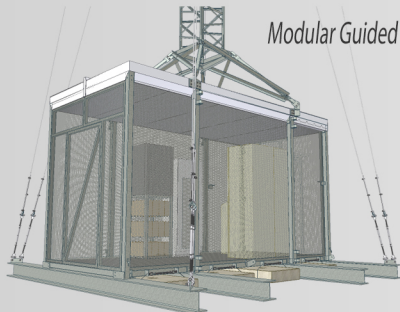

RD S6/S8

Indoor Single Compartment

Indoor Double Compartment

Modular Guided Tower

Outdoor Double Compartment

Telescopic Tower

Telecom

Tower

Genset

Outdoor 3x Modular

PROJECTS

Installation facts

- easy relocation
- small footprint
- total duration 4h